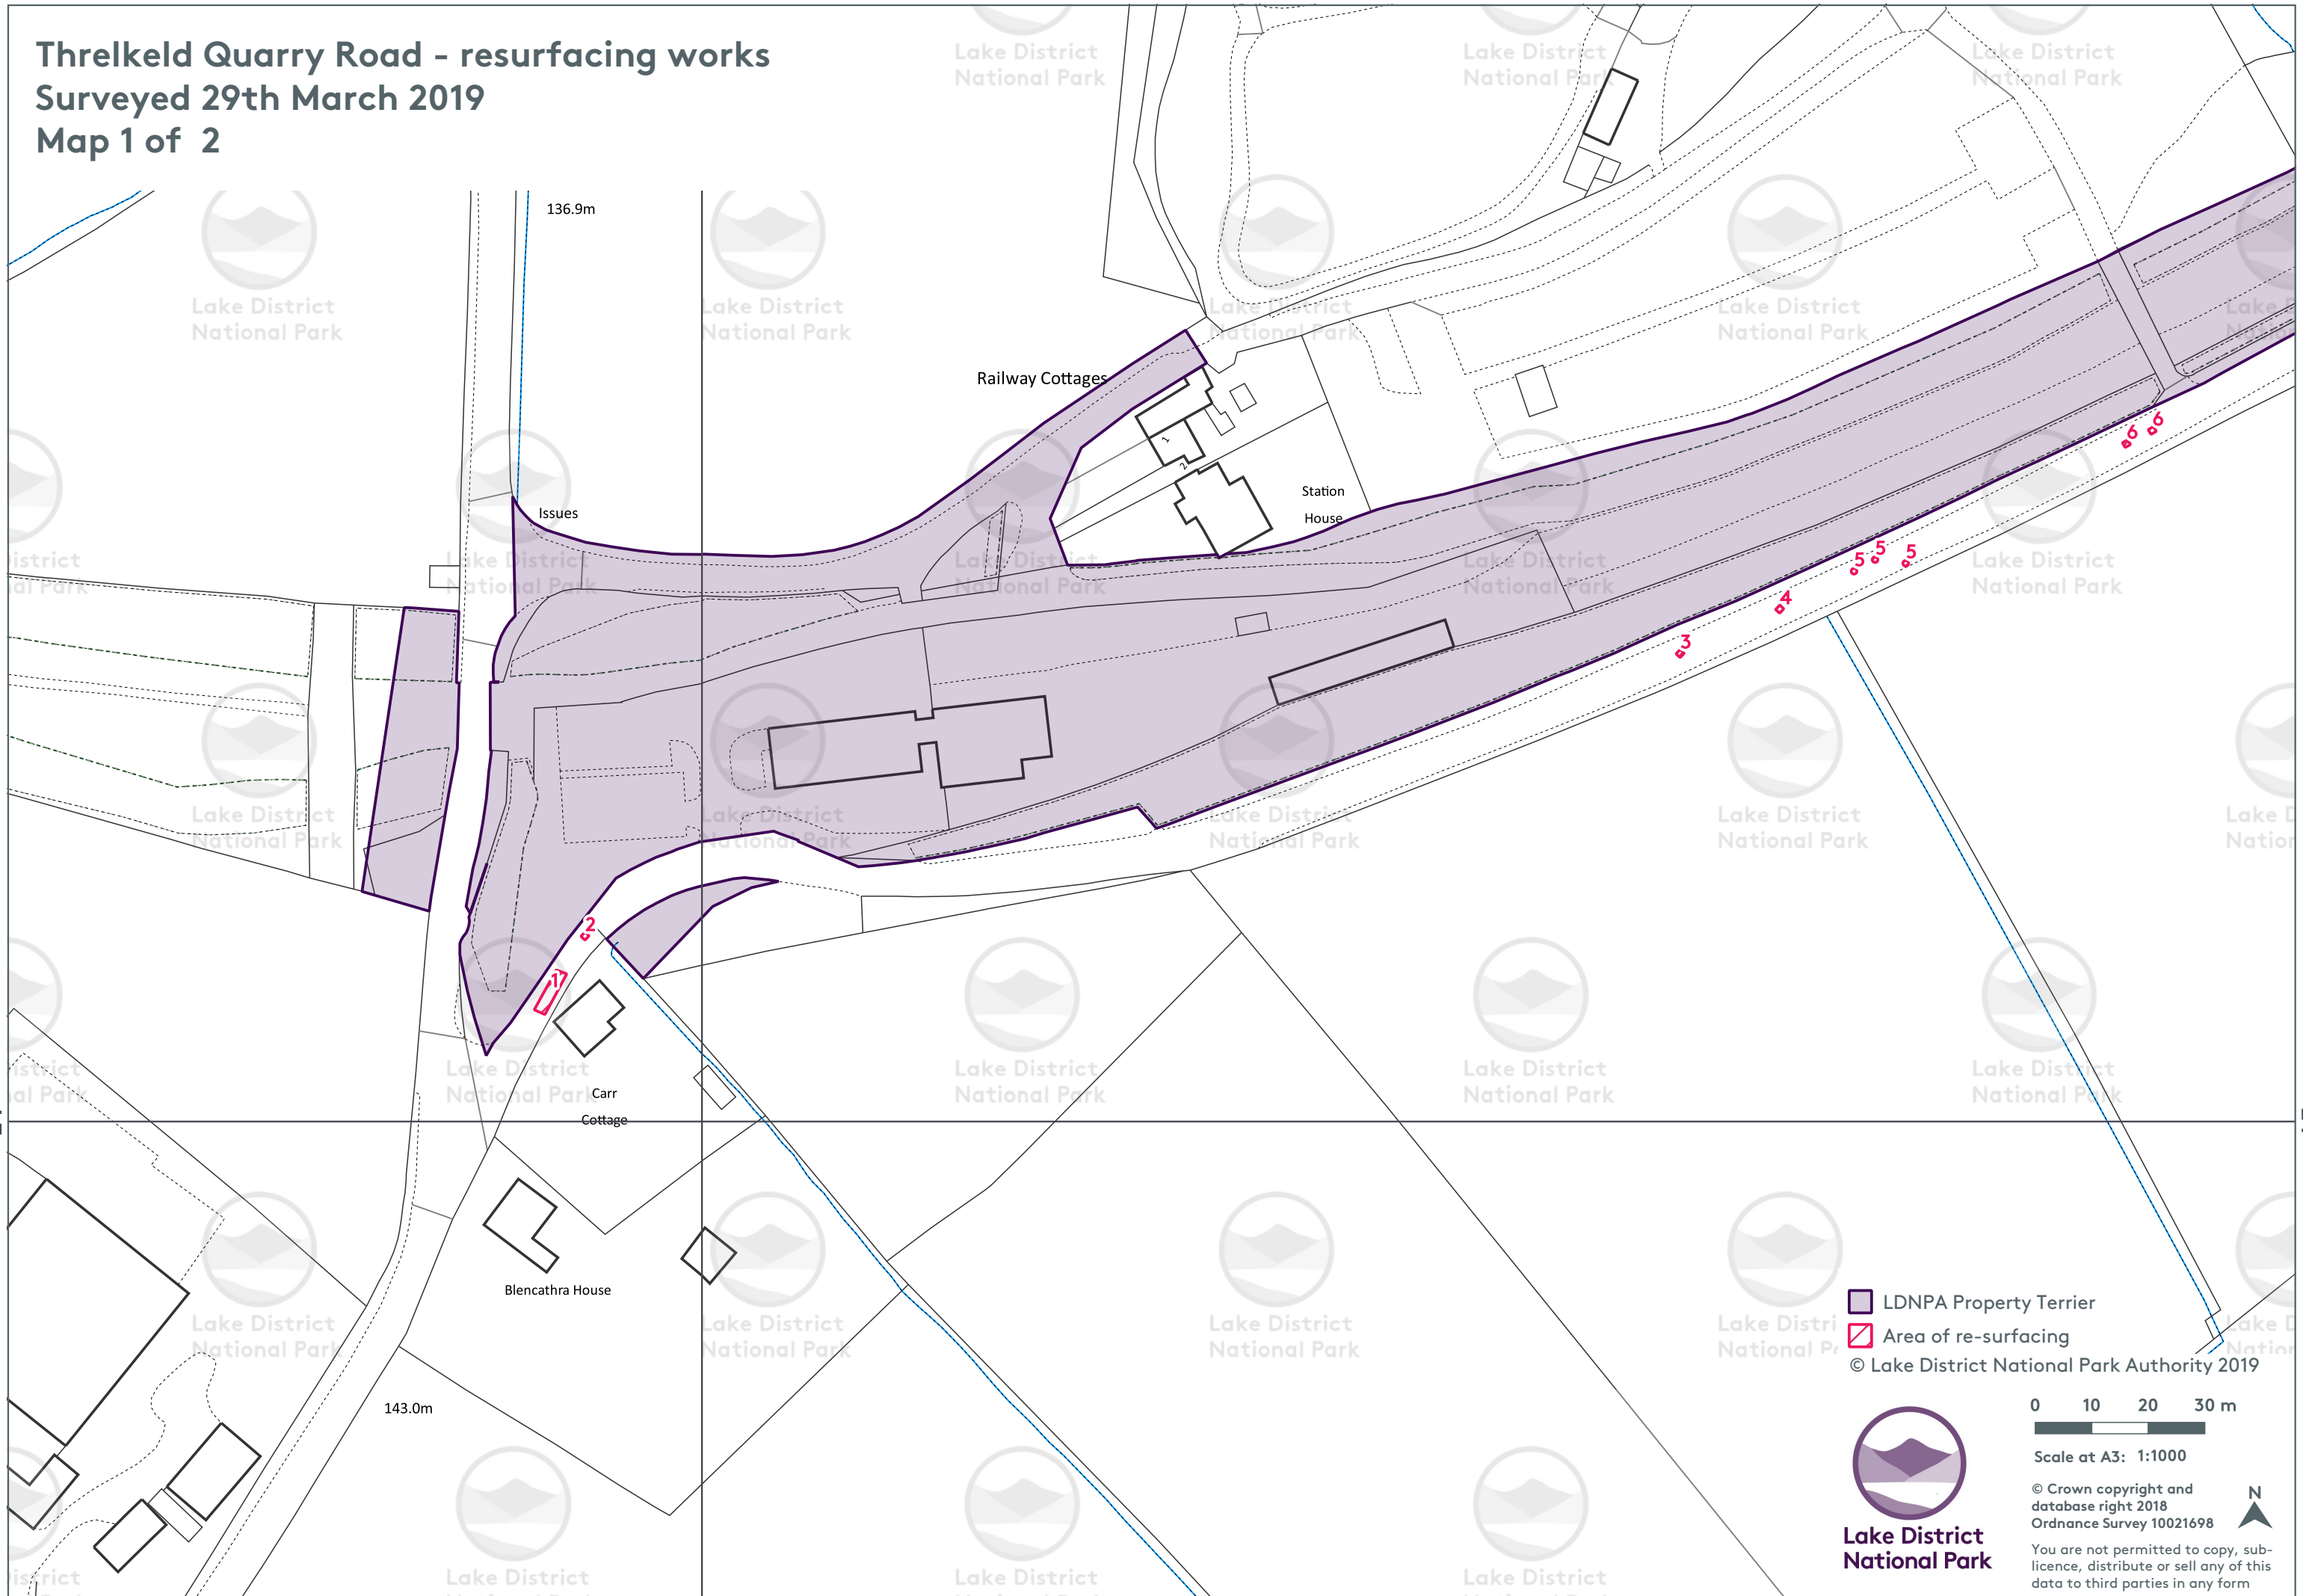

Threlkeld Quarry Road - resurfacing works

Surveyed 29th March 2019
Map 1 of 2

- LDNPA Property Terrier
- Area of re-surfacing

© Lake District National Park Authority 2019

Lake District National Park

0 10 20 30 m

Scale at A3: 1:1000

© Crown copyright and database right 2018
Ordnance Survey 10021698

You are not permitted to copy, sub-licence, distribute or sell any of this data to third parties in any form